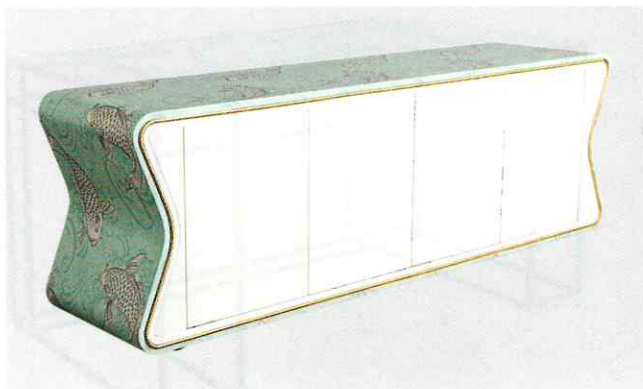

antennae roundup

1

2

3

4

5

6

7

8

1 'Aequus' bath, £5,785, William Holland. 2 'Avebury' gourd table lamp, £351 (excluding shade), Vaughan. 3 'Albie' sofa, £1,730, Sofa.com. 4 'Deneuve' cabinet (wrapped in Osborne & Little 'Derwent' wallpaper), £6,428, Julian Chichester. 5 'Eclipse' bed, by Andrea Bonini, from £9,000, Turri. 6 'Back-Wing' armchair, by Patricia Urquiola, £2,990, Cassina. 7 'Ocean Drive' planters, by Oomph, £2,486 each, Nina Campbell. 8 'Lily' ottoman, £6,000 approx, Tom Faulkner. All prices include VAT. For suppliers' details see Address Book >