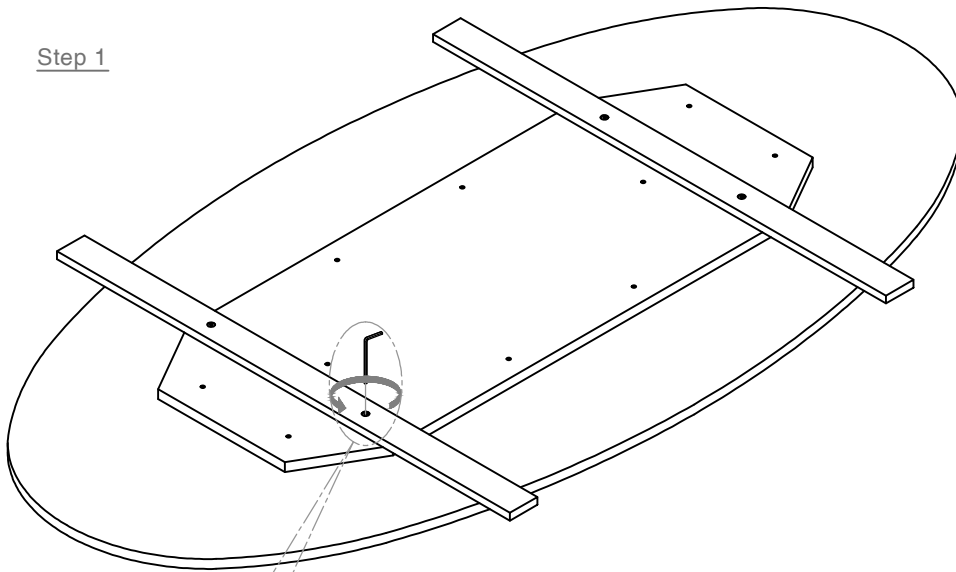

JULIAN CHICHESTER

DAKOTA OVAL DINING TABLE, 8FT X 4 FT

NO.	ITEM	DESCRIPTION	QTY
1		WOOD DOWEL Ø8x10	4

DAKOTA OVAL DINING TABLE, 8FT X 4 FT

Step 1; Remove the wood supports

Step 2; Insert the wood dowels

Step 1

Wood dowel
Ø8x10

Step 2