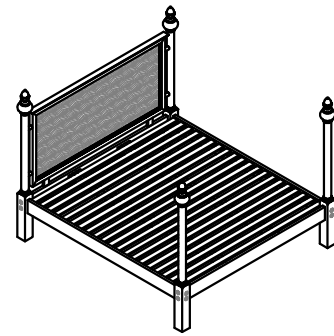

JULIAN CHICHESTER

DEMI 4 POSTER BED ASSEMBLY INSTRUCTION

NO.	ITEM	DESCRIPTION	QTY
A		HEADBOARD	1
B		FOOTBOARD	1
C		SIDE RAILS	2
D		MIDDLE SUPPORT	2
E		SLATS	20

DEMI 4 POSTER BED

London

1-4 Queen's Elm Parade, Chelsea, London, SW3 6EJ

Showroom +44(0) 20 7622 2928 @julianchich

sales@julianchichester.com

julianchichester.com

JULIAN CHICHESTER

DEMI 4 POSTER BED ASSEMBLY INSTRUCTION

London

1-4 Queen's Elm Parade, Chelsea, London, SW3 6EJ

Showroom +44(0) 20 7622 2928 @julianchich
sales@julianchichester.com