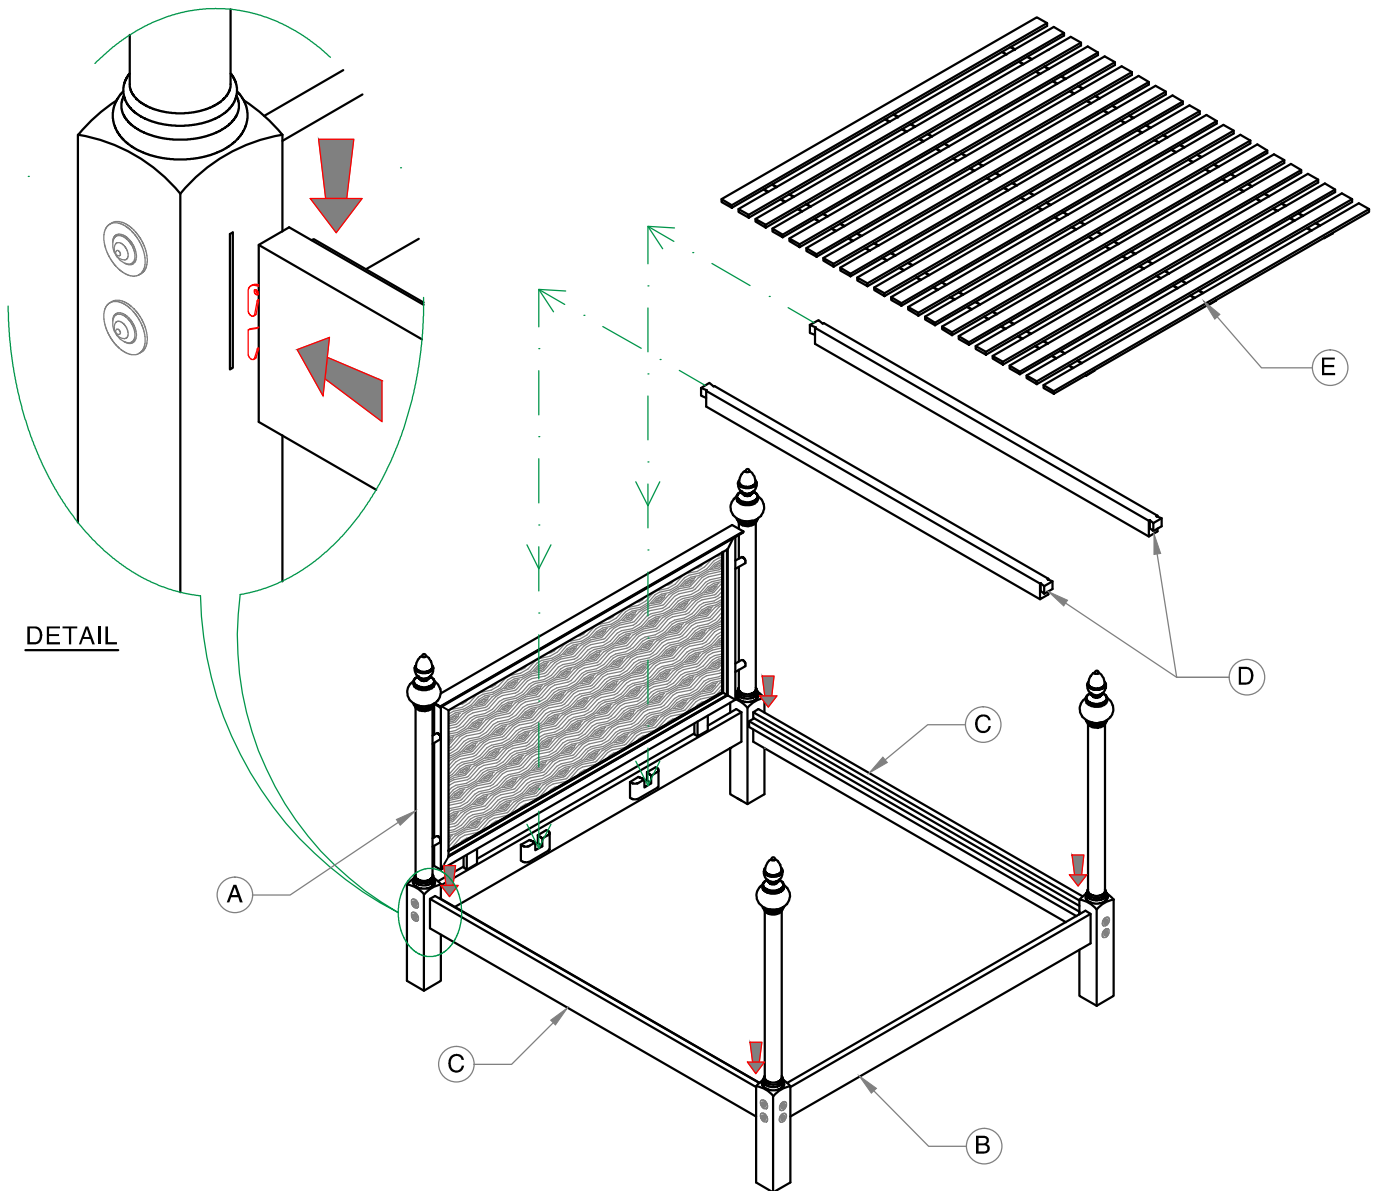

JULIAN CHICHESTER

DEMI 4 POSTER BED ASSEMBLY INSTRUCTION

NO.	ITEM	DESCRIPTION	QTY
A		HEADBOARD	1
B		FOOTBOARD	1
C		SIDE RAILS	2
D		MIDDLE SUPPORT	2
E		SLATS	20

DEMI 4 POSTER BED

London

1-4 Queen's Elm Parade, Chelsea, London, SW3 6EJ

Showroom +44(0) 20 7622 2928 @julianchich

sales@julianchichester.com

julianchichester.com

JULIAN CHICHESTER

DEMI 4 POSTER BED ASSEMBLY INSTRUCTION

London

1-4 Queen's Elm Parade, Chelsea, London, SW3 6EJ

Showroom +44(0) 20 7622 2928 @julianchich
sales@julianchichester.com