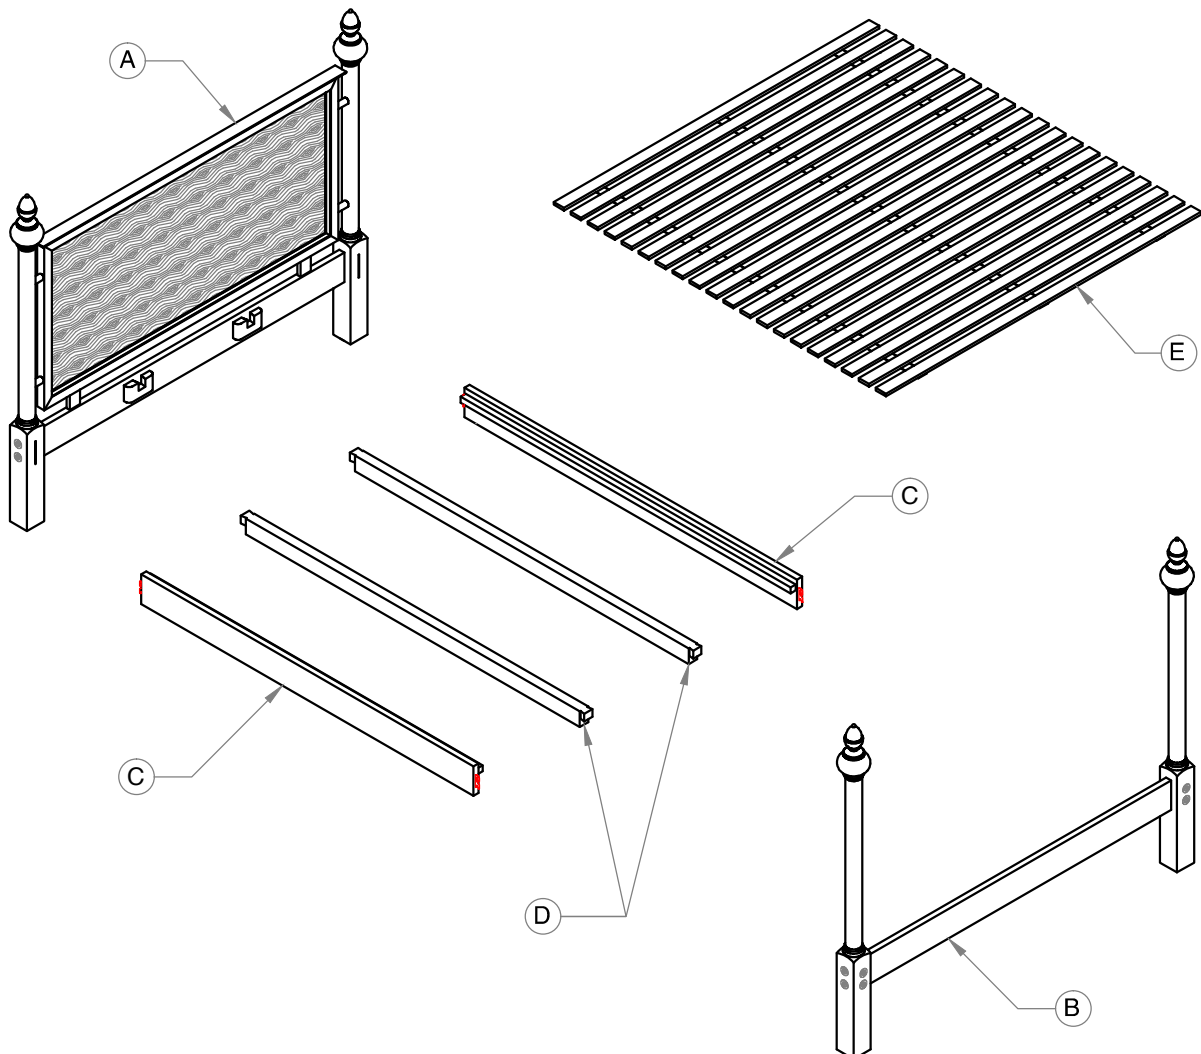

JULIAN CHICHESTER

DEMI 4 POSTER BED ASSEMBLY INSTRUCTION

NO.	ITEM	DESCRIPTION	QTY
A		HEADBOARD	1
B		FOOTBOARD	1
C		SIDE RAILS	2
D		MIDDLE SUPPORT	2
E		SLATS	20

DEMI 4 POSTER BED

London

1-4 Queen's Elm Parade, Chelsea, London, SW3 6EJ

Showroom +44(0) 20 7622 2928 @julianchich

sales@julianchichester.com

julianchichester.com

JULIAN CHICHESTER

DEMI 4 POSTER BED ASSEMBLY INSTRUCTION

London

1-4 Queen's Elm Parade, Chelsea, London, SW3 6EJ

Showroom +44(0) 20 7622 2928 @julianchich
sales@julianchichester.com